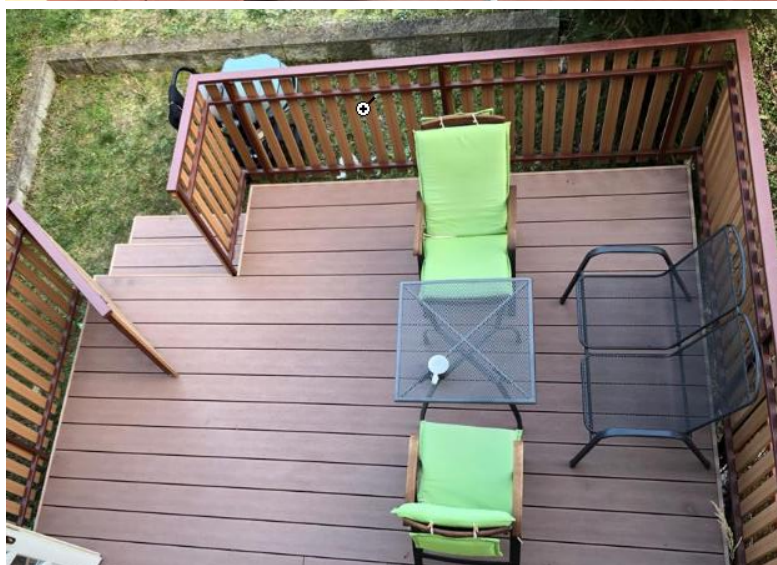

STUDENT DORM IN THE HEART OF ŽIŽKOV